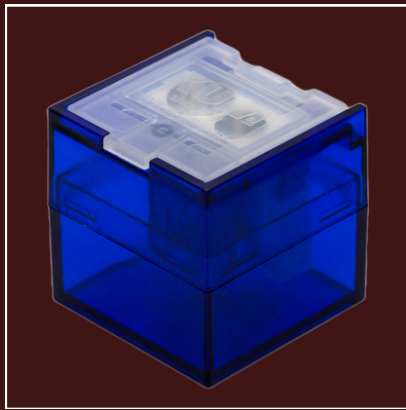

School & Office

News 2025

KUM® Mellow

CUB3 M2 Mellow

Art.Nr. 381.01.21
Packaging Unit: 16 pcs

2-in-1 M2 Mellow

Art.Nr. 381.00.11
Packaging Unit: 12 pcs

- High Carbon Steel Blade
- Dynamic Torsion Action: prevents pencil tip from "springing out"

L1 Mellow

Art.Nr. 381.02.29
Packaging Unit: 20 pcs

Precision ruler with hot-stamped, temperature-calibrated scale for millimeter-accurate measuring.

Correc Tri Mellow

Art.Nr. 381.04.21
Packaging Unit: 12 pcs